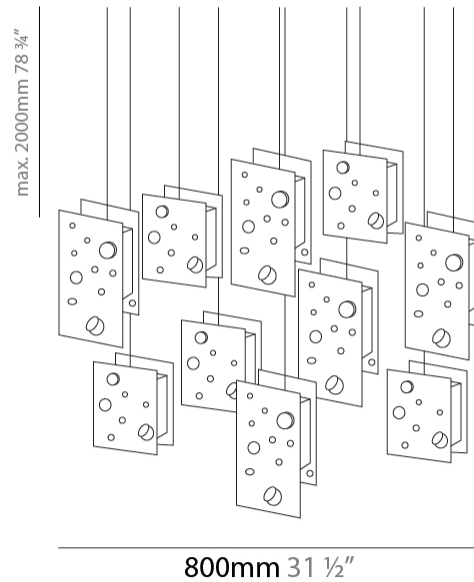

PROJECT
TYPE
SPECIFIER
QUANTITY
DATE

BUCHI VERTICAL SUSPENSION

D131597-

base number Finish
Options

1. To build a product code in our configurator select the specify button on the base model # product page
2. To build a manual product code on this datasheet choose from the options listed below in blue font and add the suffix to the base model #

GENERAL

Series: Buchi
Subseries: Buchi Vertical
Partner: Knikerboker
Division: Design
Installation: Suspension
Product Type: Pendant
Mounting Location: Ceiling
Light Distribution: Direct

PHYSICAL

Shape: Abstract
Length (mm): 800
Length (in): 31 1/2
Width (mm): 800
Width (in): 31 1/2
Height (mm): 2000
Height (in): 78 3/4
[Fixture Finish: EWH / EBK / MAN / COF / PRD / SLF / GLF / CLF / BRL](#)
Fixture Material: Metal
Cable Details: 2000mm / 78 3/4" Cable

ELECTRICAL

Lamp Type: LED Retrofit
Bulb Included: Bulb Not Included
Total Output Wattage (W): 50
Max. Wattage Per Lamp (W): 7
Lamp Base: E26
Dimming: Non-Dimming / Phase Dimming (120vac Only)
Input Voltage (V): 120Vac Direct Line

LED

CRI: >80 CRI

OPTICAL

RATINGS AND CERTIFICATIONS

Certified By: Certified for North American Standards
IP rating: IP20