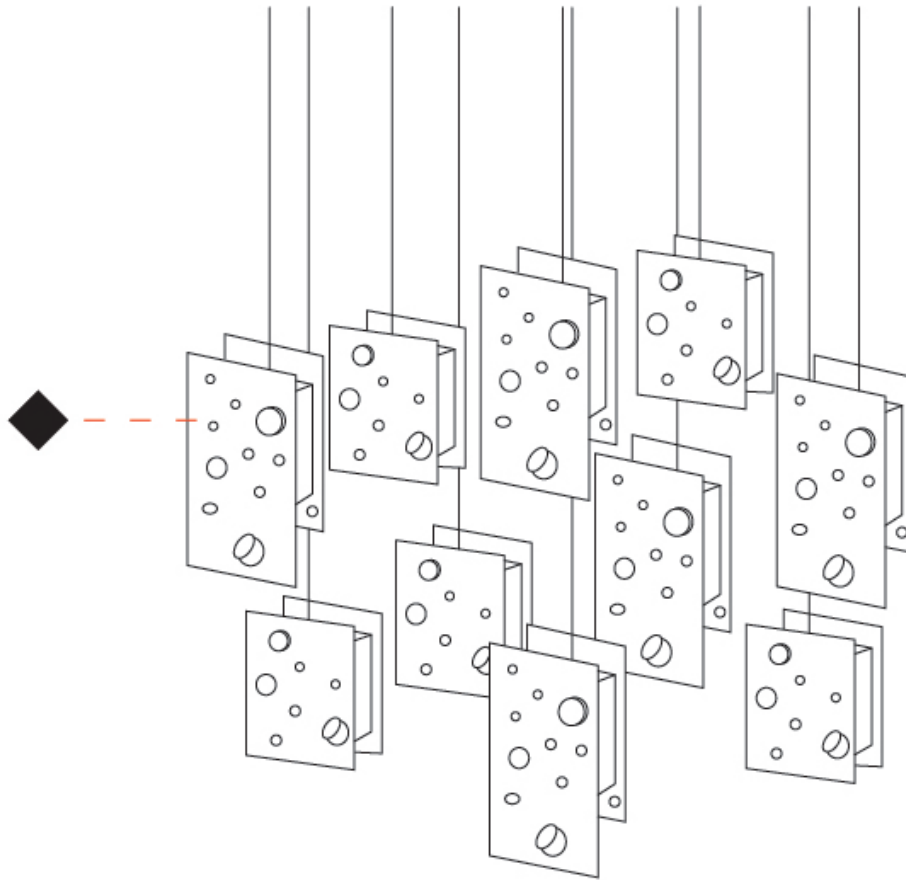

BUCHI VERTICAL SUSPENSION

D131597-

PROJECT	_____
TYPE	_____
SPECIFIER	_____
QUANTITY	_____
DATE	_____

D