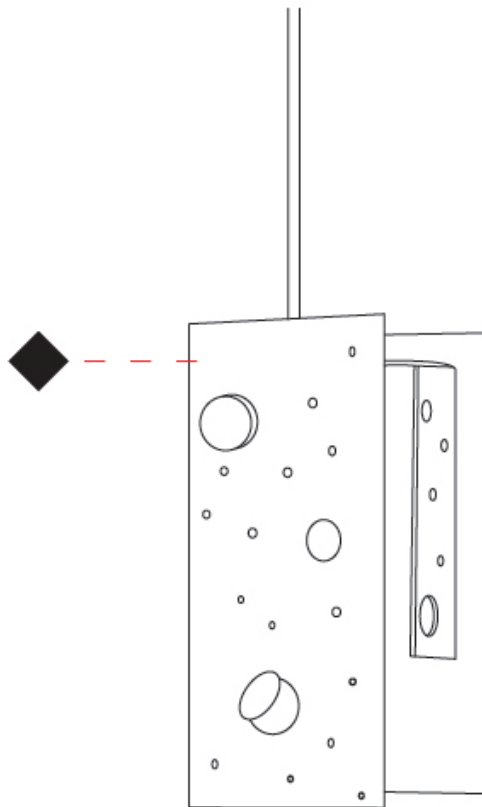

BUCHI VERTICAL SUSPENSION

D131596-

PROJECT

TYPE

SPECIFIER

QUANTITY

DATE

D