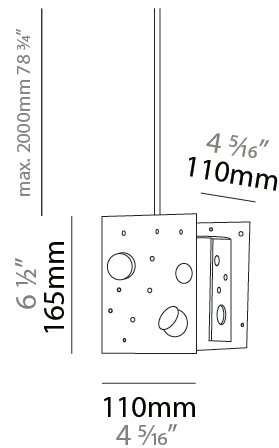

PROJECT	
TYPE	
SPECIFIER	
QUANTITY	
DATE	

BUCHI VERTICAL SUSPENSION

D131594-

base number Finish
Options

1. To build a product code in our configurator select the specify button on the base model # product page
2. To build a manual product code on this datasheet choose from the options listed below in blue font and add the suffix to the base model #

GENERAL

Series: Buchi
Subseries: Buchi Vertical
Partner: Knikerboker
Division: Design
Installation: Suspension
Product Type: Pendant
Mounting Location: Ceiling
Light Distribution: Direct

PHYSICAL

Shape: Abstract
Length (mm): 113
Length (in): 4 ⁷/₁₆
Width (mm): 110
Width (in): 4 ⁵/₁₆
Height (mm): 165
Height (in): 6 ¹/₂
Max. Overall Height (mm): 2165
Max. Overall Height (in): 85 ¹/₄
Fixture Finish: EWH / EBK / MAN / COF / PRD / SLF / GLF / CLF / BRL
Fixture Material: Metal
Cable Details: 2000mm / 78 3/4" Cable

ELECTRICAL

Lamp Type: LED Retrofit
Input Wattage (W): 5
Bulb Included: Bulb Not Included
Lamp Base: E26
Dimming: Phase Dimming (120Vac Only)
Input Voltage (V): 120Vac Direct Line

LED

CRI: >80 CRI

OPTICAL

RATINGS AND CERTIFICATIONS

Certified By: Certified for North American Standards
IP rating: IP20